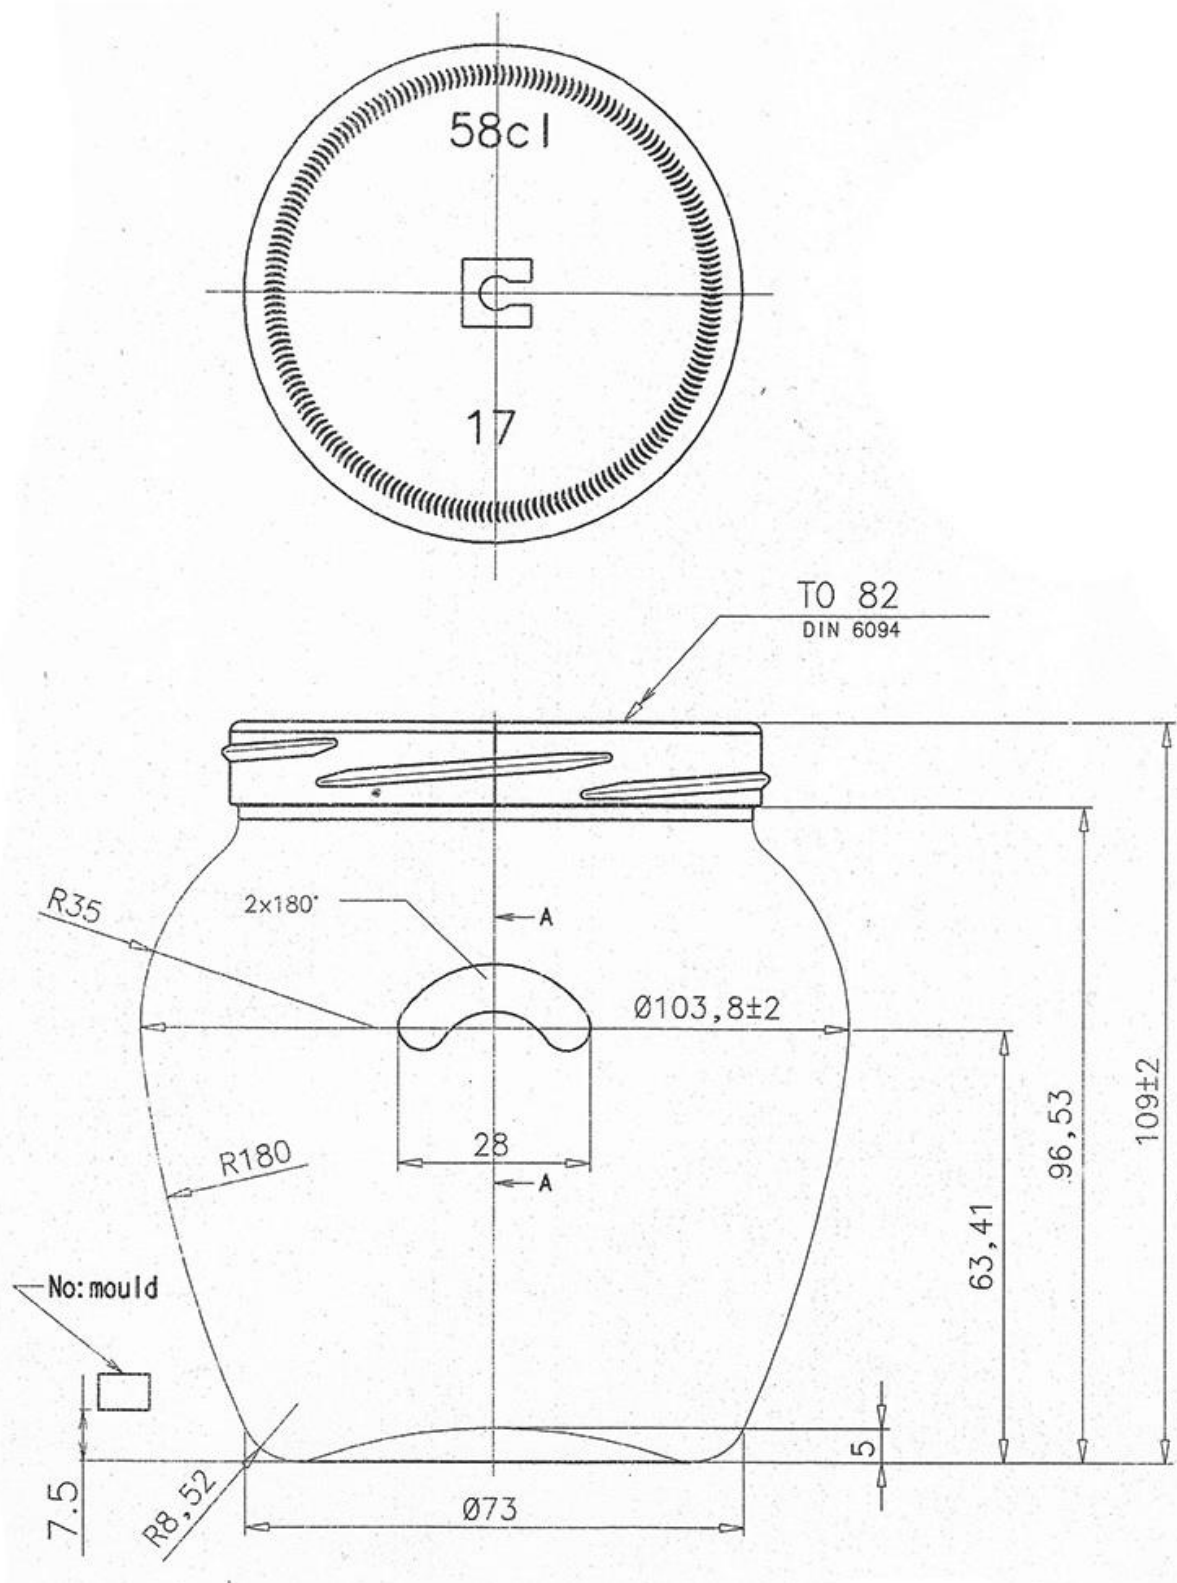

# ALEVGOR GLASS

Amfora 580 ml TO 82

Code	170
Capacity	580 ml
Weight	270 g
Units per pallet	2 057